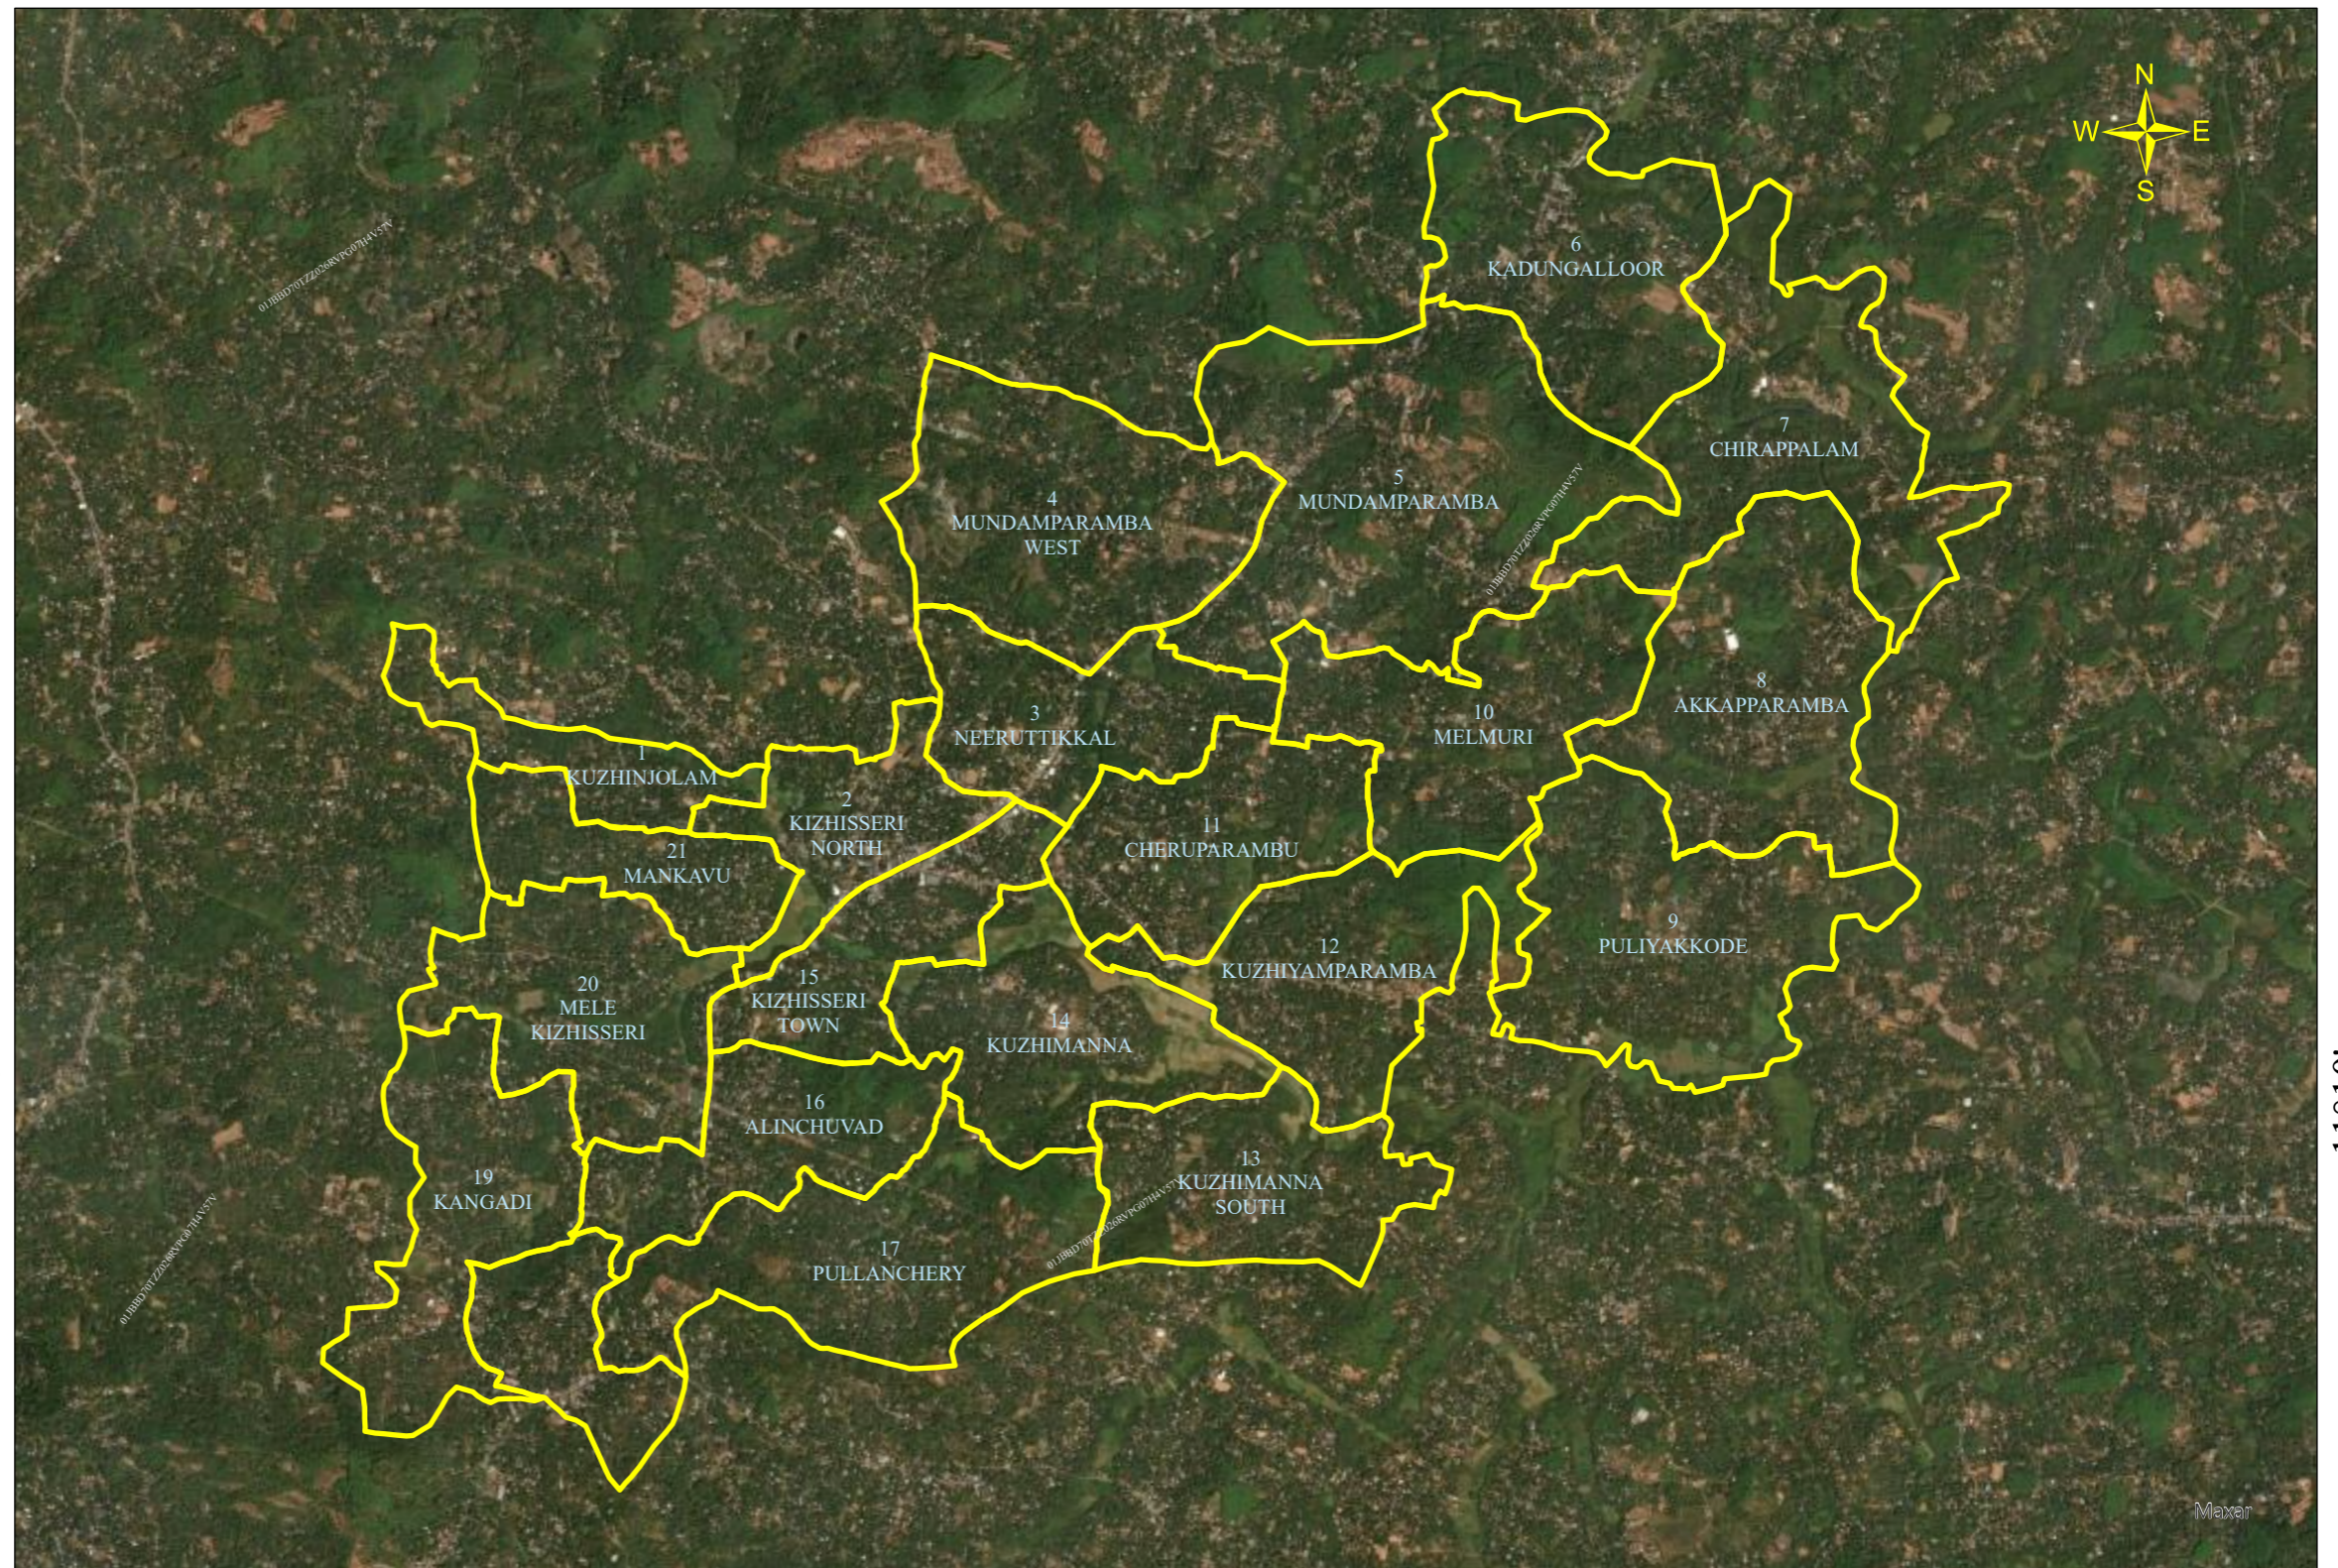

KUZHIMANNA

DISTRICT NAME :MALAPPURAM

76°

11°10'

11°10'

76°