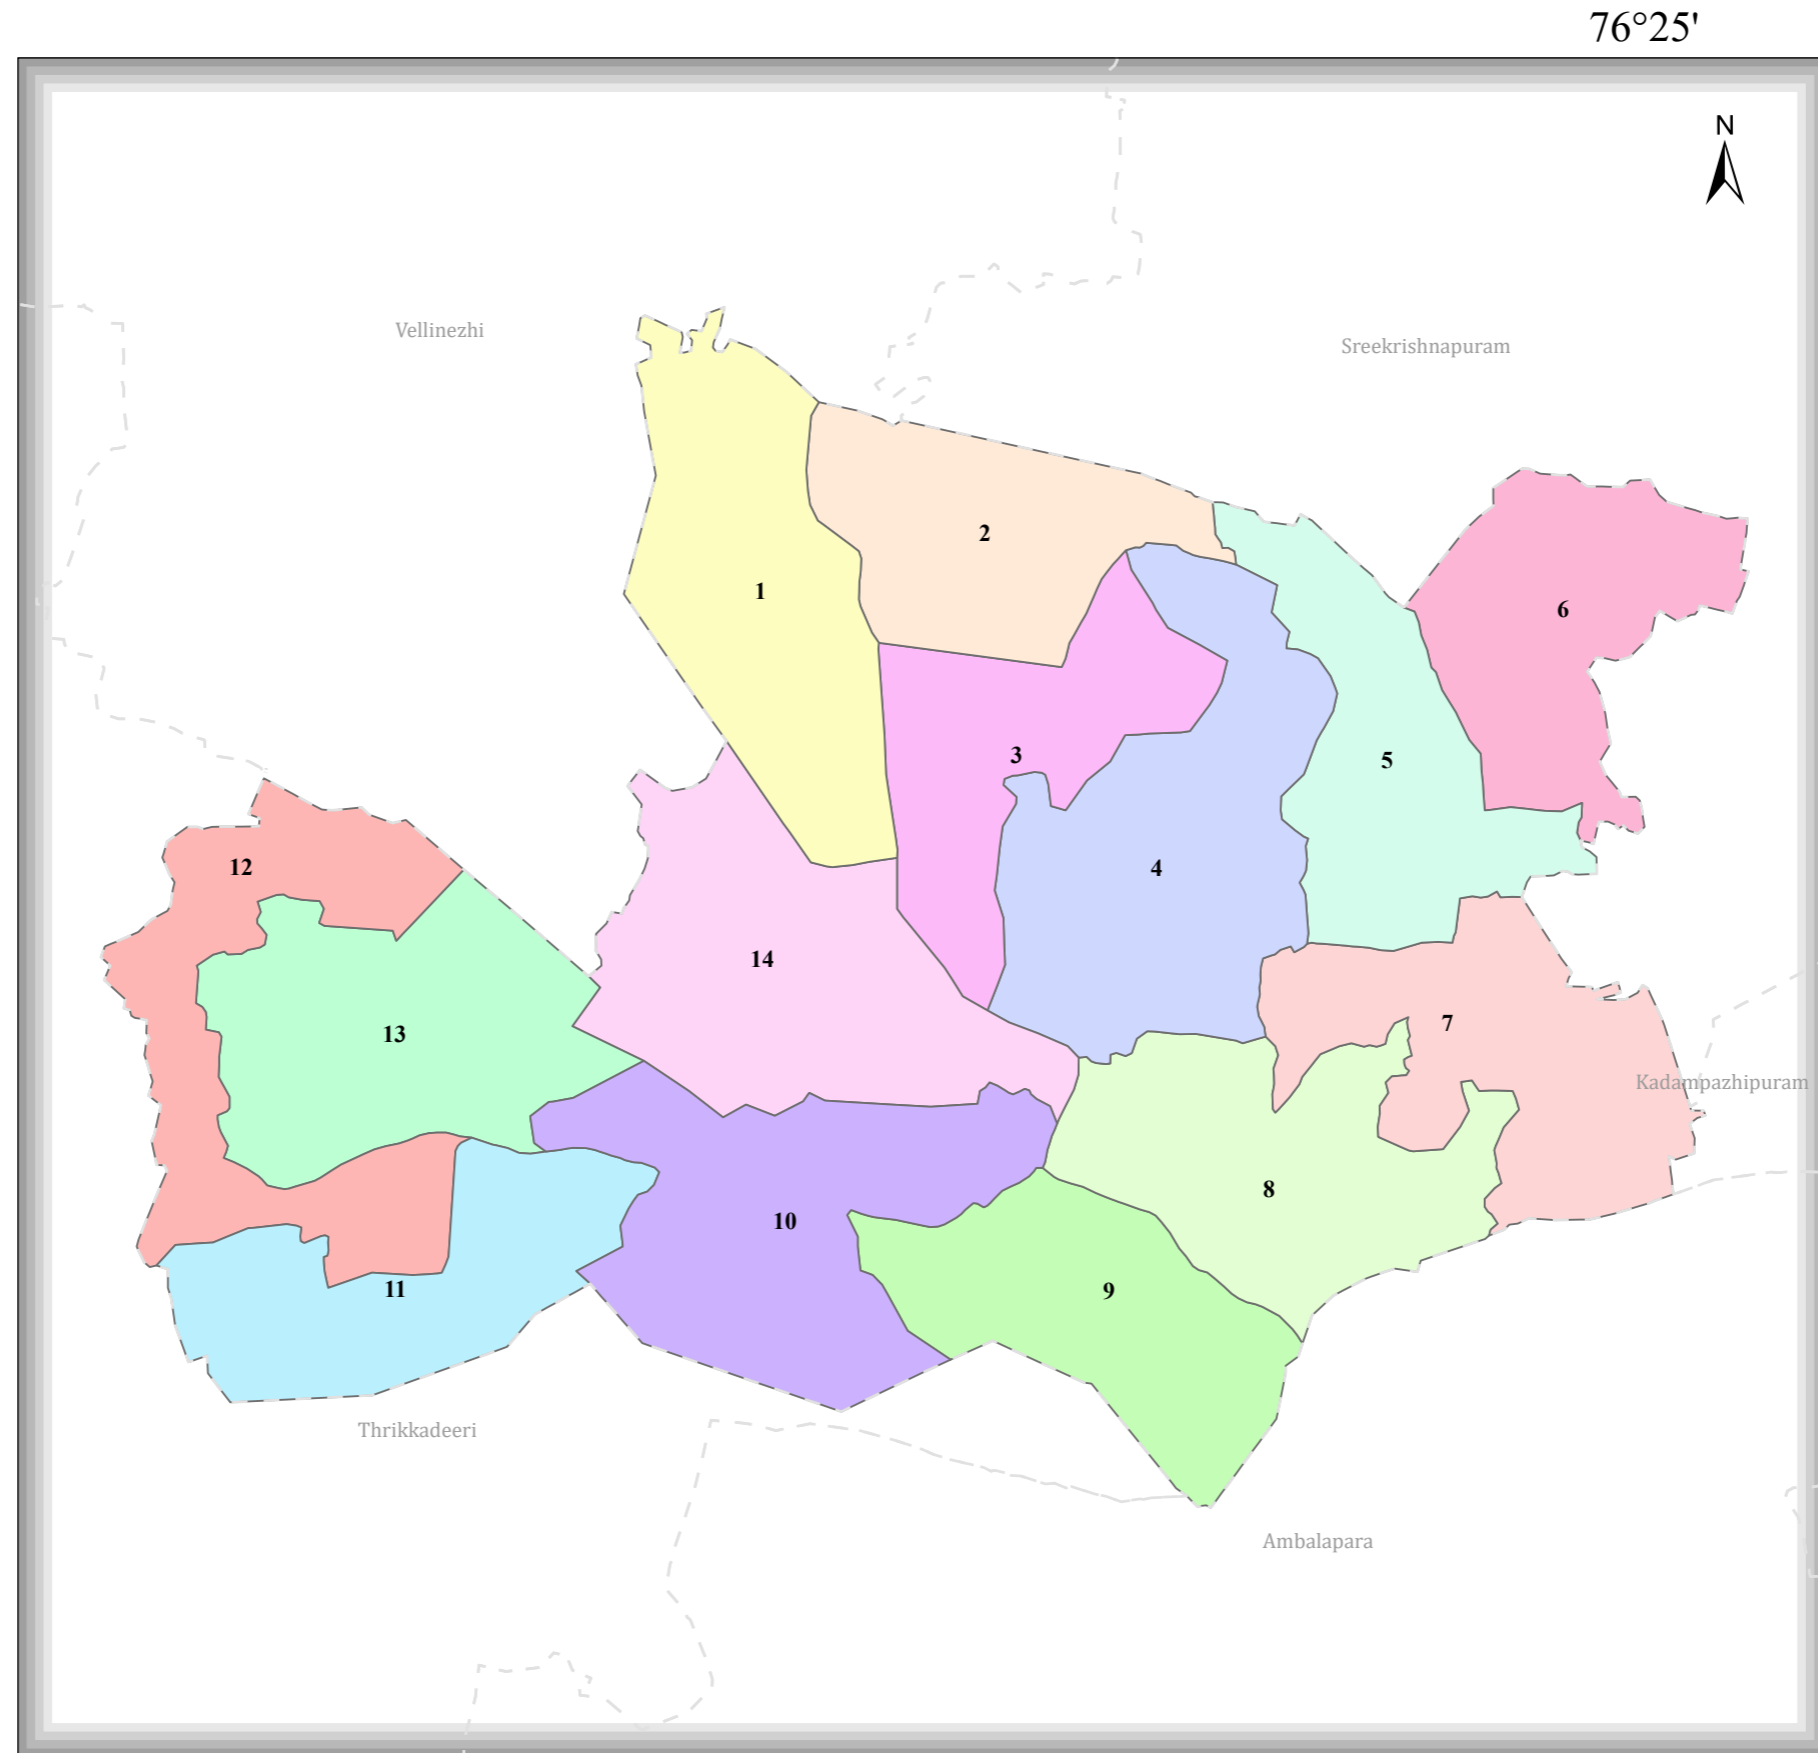

POOKKOTTUKAVU

DISTRICT NAME :PALAKKAD

- WARD BOUNDARY
- 1-PAKARAVOOR
 - 2-KINASSERY
 - 3-KALLUVAZHI
 - 4-THANAICKAL
 - 5-PARIYANAMPATTA
 - 6-KATTUKULAM
 - 7-THANIKKUNNU
 - 8-POOKKOTTUKAVU SCHOOL
 - 9-POOKKOTTUKAVU
 - 10-VAZHUR
 - 11-MUNNURCODE
 - 12-MUNNURCODE HEALTH CENTRE
 - 13-MUNNURKODE SCHOOL
 - 14-AALUMKULAM

76°25'

76°25'