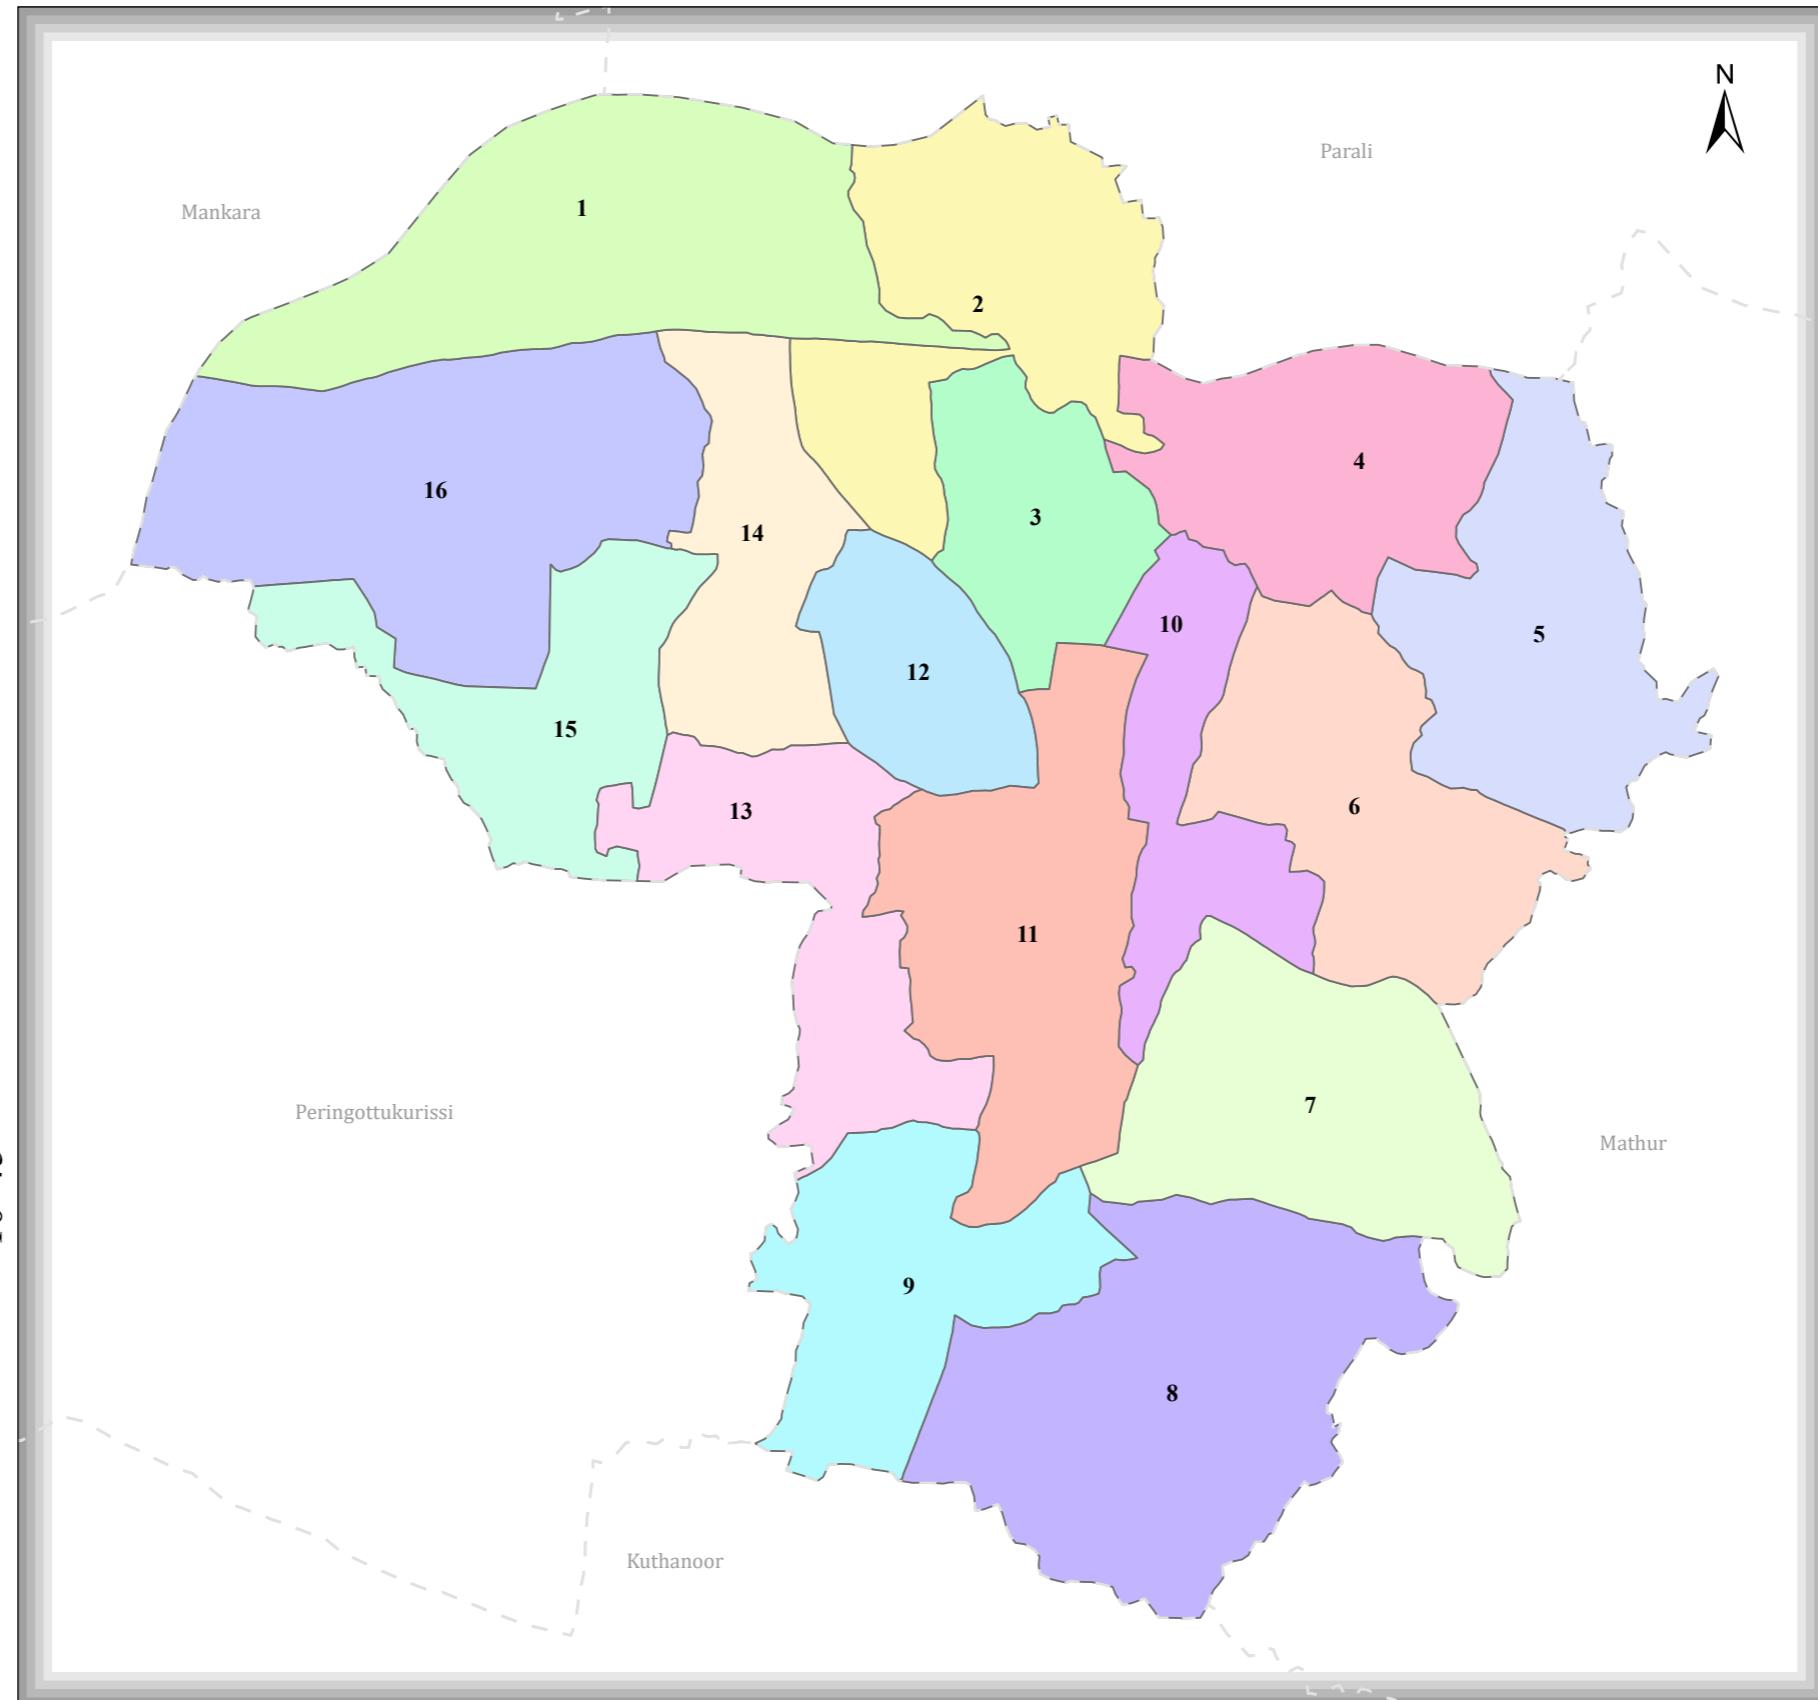

# KOTTAYI

DISTRICT NAME :PALAKKAD

- WARD BOUNDARY
- 1-KOTTAYI
  - 2-AYYAMKULAM
  - 3-MADATHUMPADI
  - 4-THUVARAKKAD
  - 5-KARIYAMKODE
  - 6-KANNACHIPARAMBU
  - 7-THEKKAKKAD
  - 8-PULINELLI
  - 9-KALLEKKAD
  - 10-SASTHAPURAM
  - 11-CHEMBRAKULAM
  - 12-CHEMBAI
  - 13-THEKKEKKARA
  - 14-MANDALAKKODE
  - 15-CHENNANGAD
  - 16-KOOTHALAKKAD

10°45'

10°45'