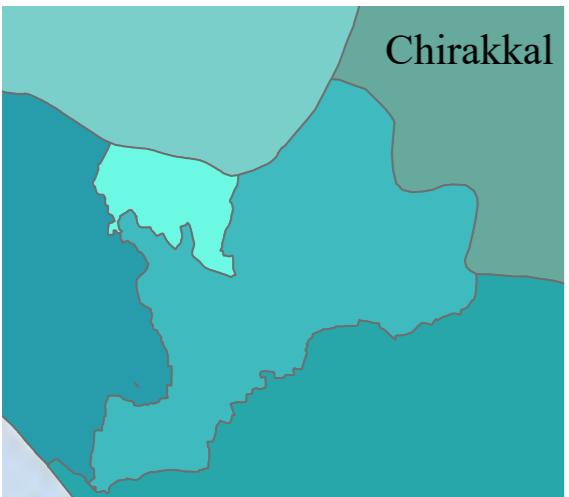

# CHIRAKKAL

DISTRICT NAME :KANNUR

75°20'

11°55'

- WARD BOUNDARY
- 1-RAILWAY CUTTING
  - 2-MANNA
  - 3-PATTUVATHERU
  - 4-PUZHATHI
  - 5-KEERIYAD
  - 6-ERUMMAL VAYAL
  - 7-BALAN KINAR
  - 8-KATTAMPALLY
  - 9-KOTTAKKUNNU
  - 10-PUZHATHI AMBALAM
  - 11-ONAPARAMBA
  - 12-KANHIRATHARA
  - 13-ARAYAMBETH
  - 14-PANANKAVU
  - 15-MUKKILE PEEDIKA
  - 16-PUTHIYATHERU
  - 17-CHALUVAYAL
  - 18-PUTHIYATHERU MANDAPAM
  - 19-KADALAYI
  - 20-ARPANTHODE
  - 21-ALAVIL SOUTH
  - 22-ARAMKOTTAM
  - 23-ALAVIL NORTH
  - 24-PUTHIYAPARAMBA

75°20'