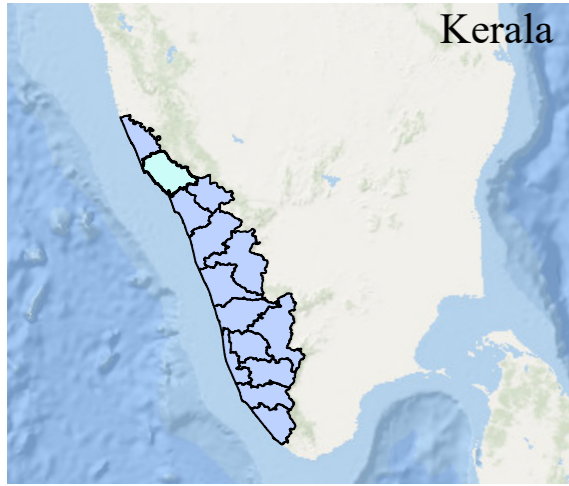

# CHIRAKKAL

DISTRICT NAME :KANNUR

75°20'

11°55'

- WARD BOUNDARY
- 1-RAILWAY CUTTING
  - 2-MANNA
  - 3-PATTUVATHERU
  - 4-PUZHATHI
  - 5-KEERIYAD
  - 6-ERUMMAL VAYAL
  - 7-BALAN KINAR
  - 8-KATTAMPALLY
  - 9-KOTTAKKUNNU
  - 10-PUZHATHI AMBALAM
  - 11-ONAPARAMBA
  - 12-KANHIRATHARA
  - 13-ARAYAMBETH
  - 14-PANANKAVU
  - 15-MUKKILE PEEDIKA
  - 16-PUTHIYATHERU
  - 17-CHALUVAYAL
  - 18-PUTHIYATHERU MANDAPAM
  - 19-KADALAYI
  - 20-ARPANTHODE
  - 21-ALAVIL SOUTH
  - 22-ARAMKOTTAM
  - 23-ALAVIL NORTH
  - 24-PUTHIYAPARAMBA

75°20'