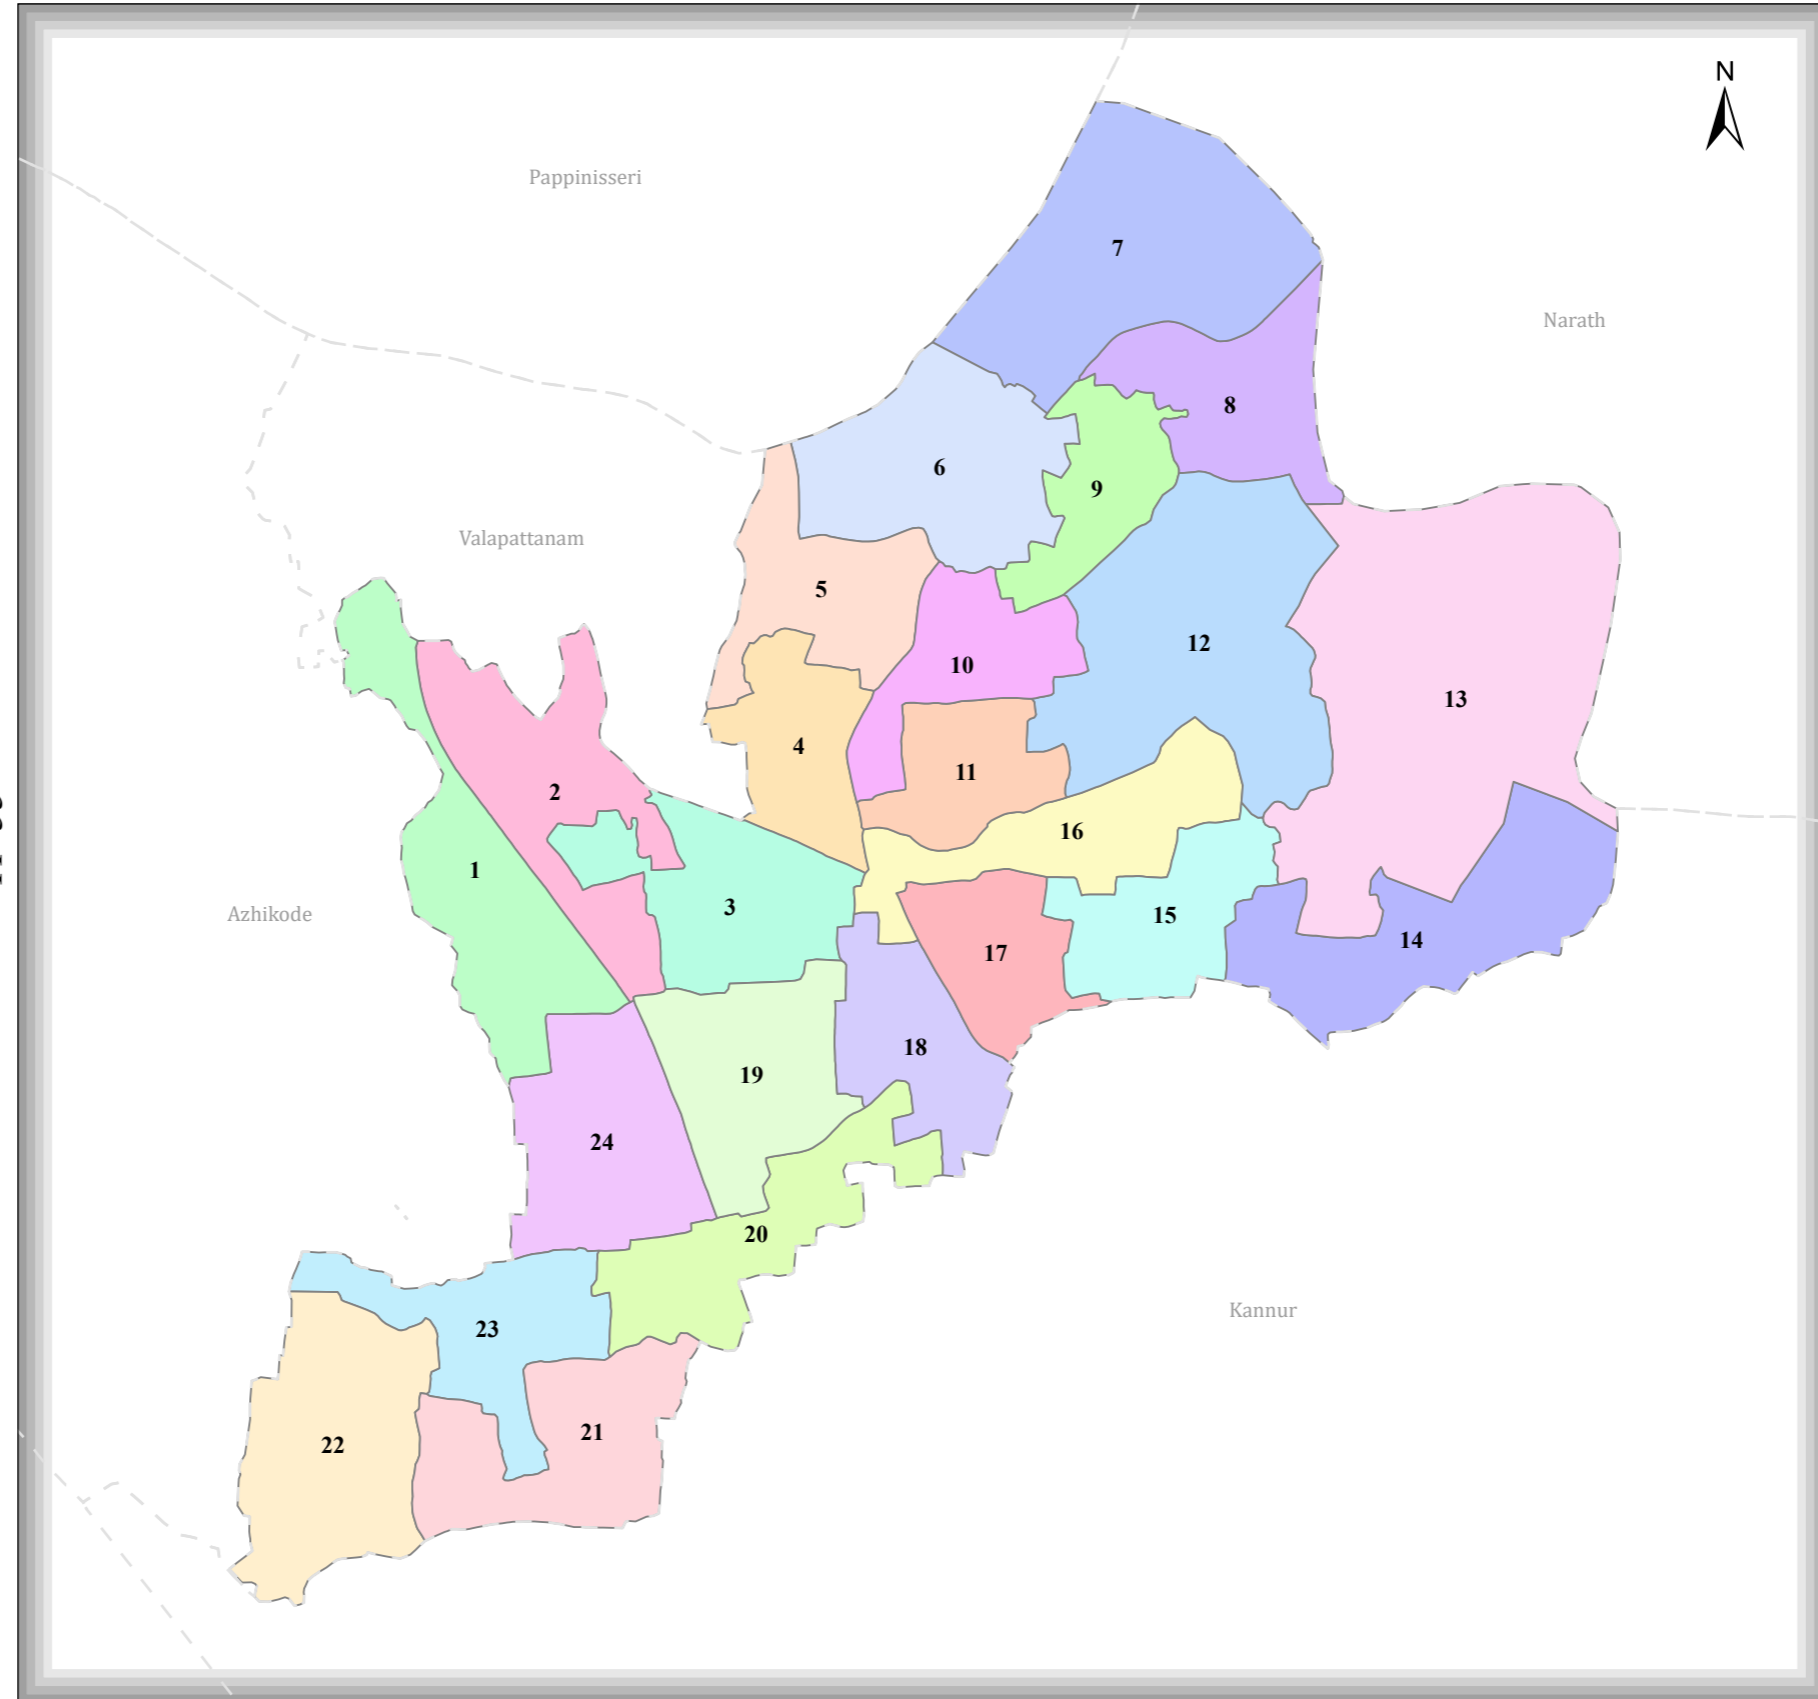

# CHIRAKKAL

DISTRICT NAME :KANNUR

75°20'

11°55'

- WARD BOUNDARY
- 1-RAILWAY CUTTING
  - 2-MANNA
  - 3-PATTUVATHERU
  - 4-PUZHATHI
  - 5-KEERIYAD
  - 6-ERUMMAL VAYAL
  - 7-BALAN KINAR
  - 8-KATTAMPALLY
  - 9-KOTTAKKUNNU
  - 10-PUZHATHI AMBALAM
  - 11-ONAPARAMBA
  - 12-KANHIRATHARA
  - 13-ARAYAMBETH
  - 14-PANANKAVU
  - 15-MUKKILE PEEDIKA
  - 16-PUTHIYATHERU
  - 17-CHALUVAYAL
  - 18-PUTHIYATHERU MANDAPAM
  - 19-KADALAYI
  - 20-ARPANTHODE
  - 21-ALAVIL SOUTH
  - 22-ARAMKOTTAM
  - 23-ALAVIL NORTH
  - 24-PUTHIYAPARAMBA

75°20'