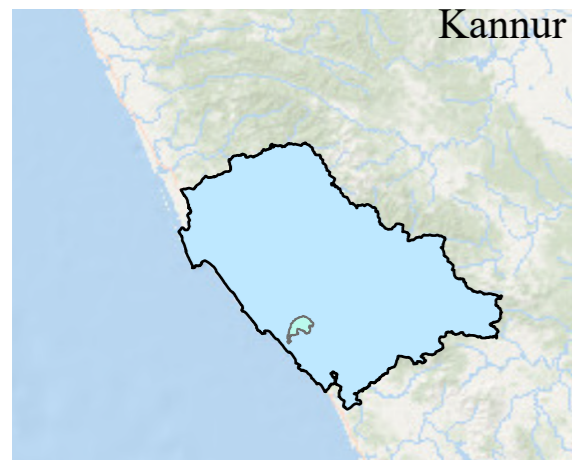

# CHEMBILODE

DISTRICT NAME :KANNUR

- WARD BOUNDARY
- 1-CHEMBILODE NORTH
  - 2-CHEMBILODE CENTRAL
  - 3-MOWANCHERY
  - 4-CHAKKARAKKAL
  - 5-KANAYANNUR NORTH
  - 6-KANAYANNUR
  - 7-MIDAVILODE
  - 8-KANAYANNUR WEST
  - 9-KAKKOTH
  - 10-VELLACHAL
  - 11-IRIVERI
  - 12-MUTHUKUTTY
  - 13-THALAVIL
  - 14-KOYYODE CENTRAL
  - 15-KOYYODE SOUTH
  - 16-THANNADA
  - 17-CHALA SOUTH
  - 18-CHALA NORTH
  - 19-KOYYODE MANIYALAM CHIRA
  - 20-KOYYODE
  - 21-CHEMBILODE SOUTH

11°50'

11°50'