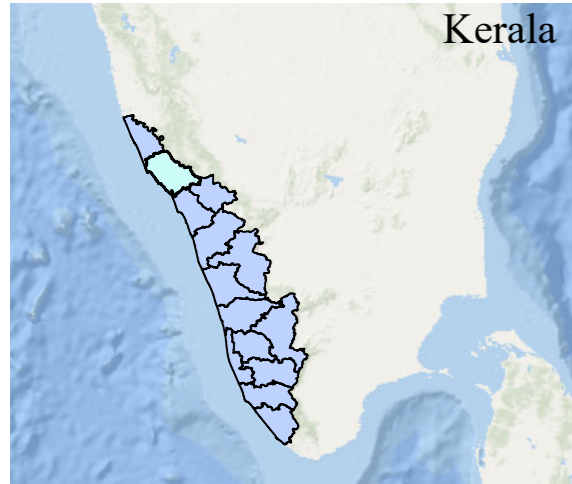

# CHEMBILODE

DISTRICT NAME :KANNUR

- WARD BOUNDARY
- 1-CHEMBILODE NORTH
  - 2-CHEMBILODE CENTRAL
  - 3-MOWANCHERY
  - 4-CHAKKARAKKAL
  - 5-KANAYANNUR NORTH
  - 6-KANAYANNUR
  - 7-MIDAVILODE
  - 8-KANAYANNUR WEST
  - 9-KAKKOTH
  - 10-VELLACHAL
  - 11-IRIVERI
  - 12-MUTHUKUTTY
  - 13-THALAVIL
  - 14-KOYYODE CENTRAL
  - 15-KOYYODE SOUTH
  - 16-THANNADA
  - 17-CHALA SOUTH
  - 18-CHALA NORTH
  - 19-KOYYODE MANIYALAM CHIRA
  - 20-KOYYODE
  - 21-CHEMBILODE SOUTH

11°50'

11°50'