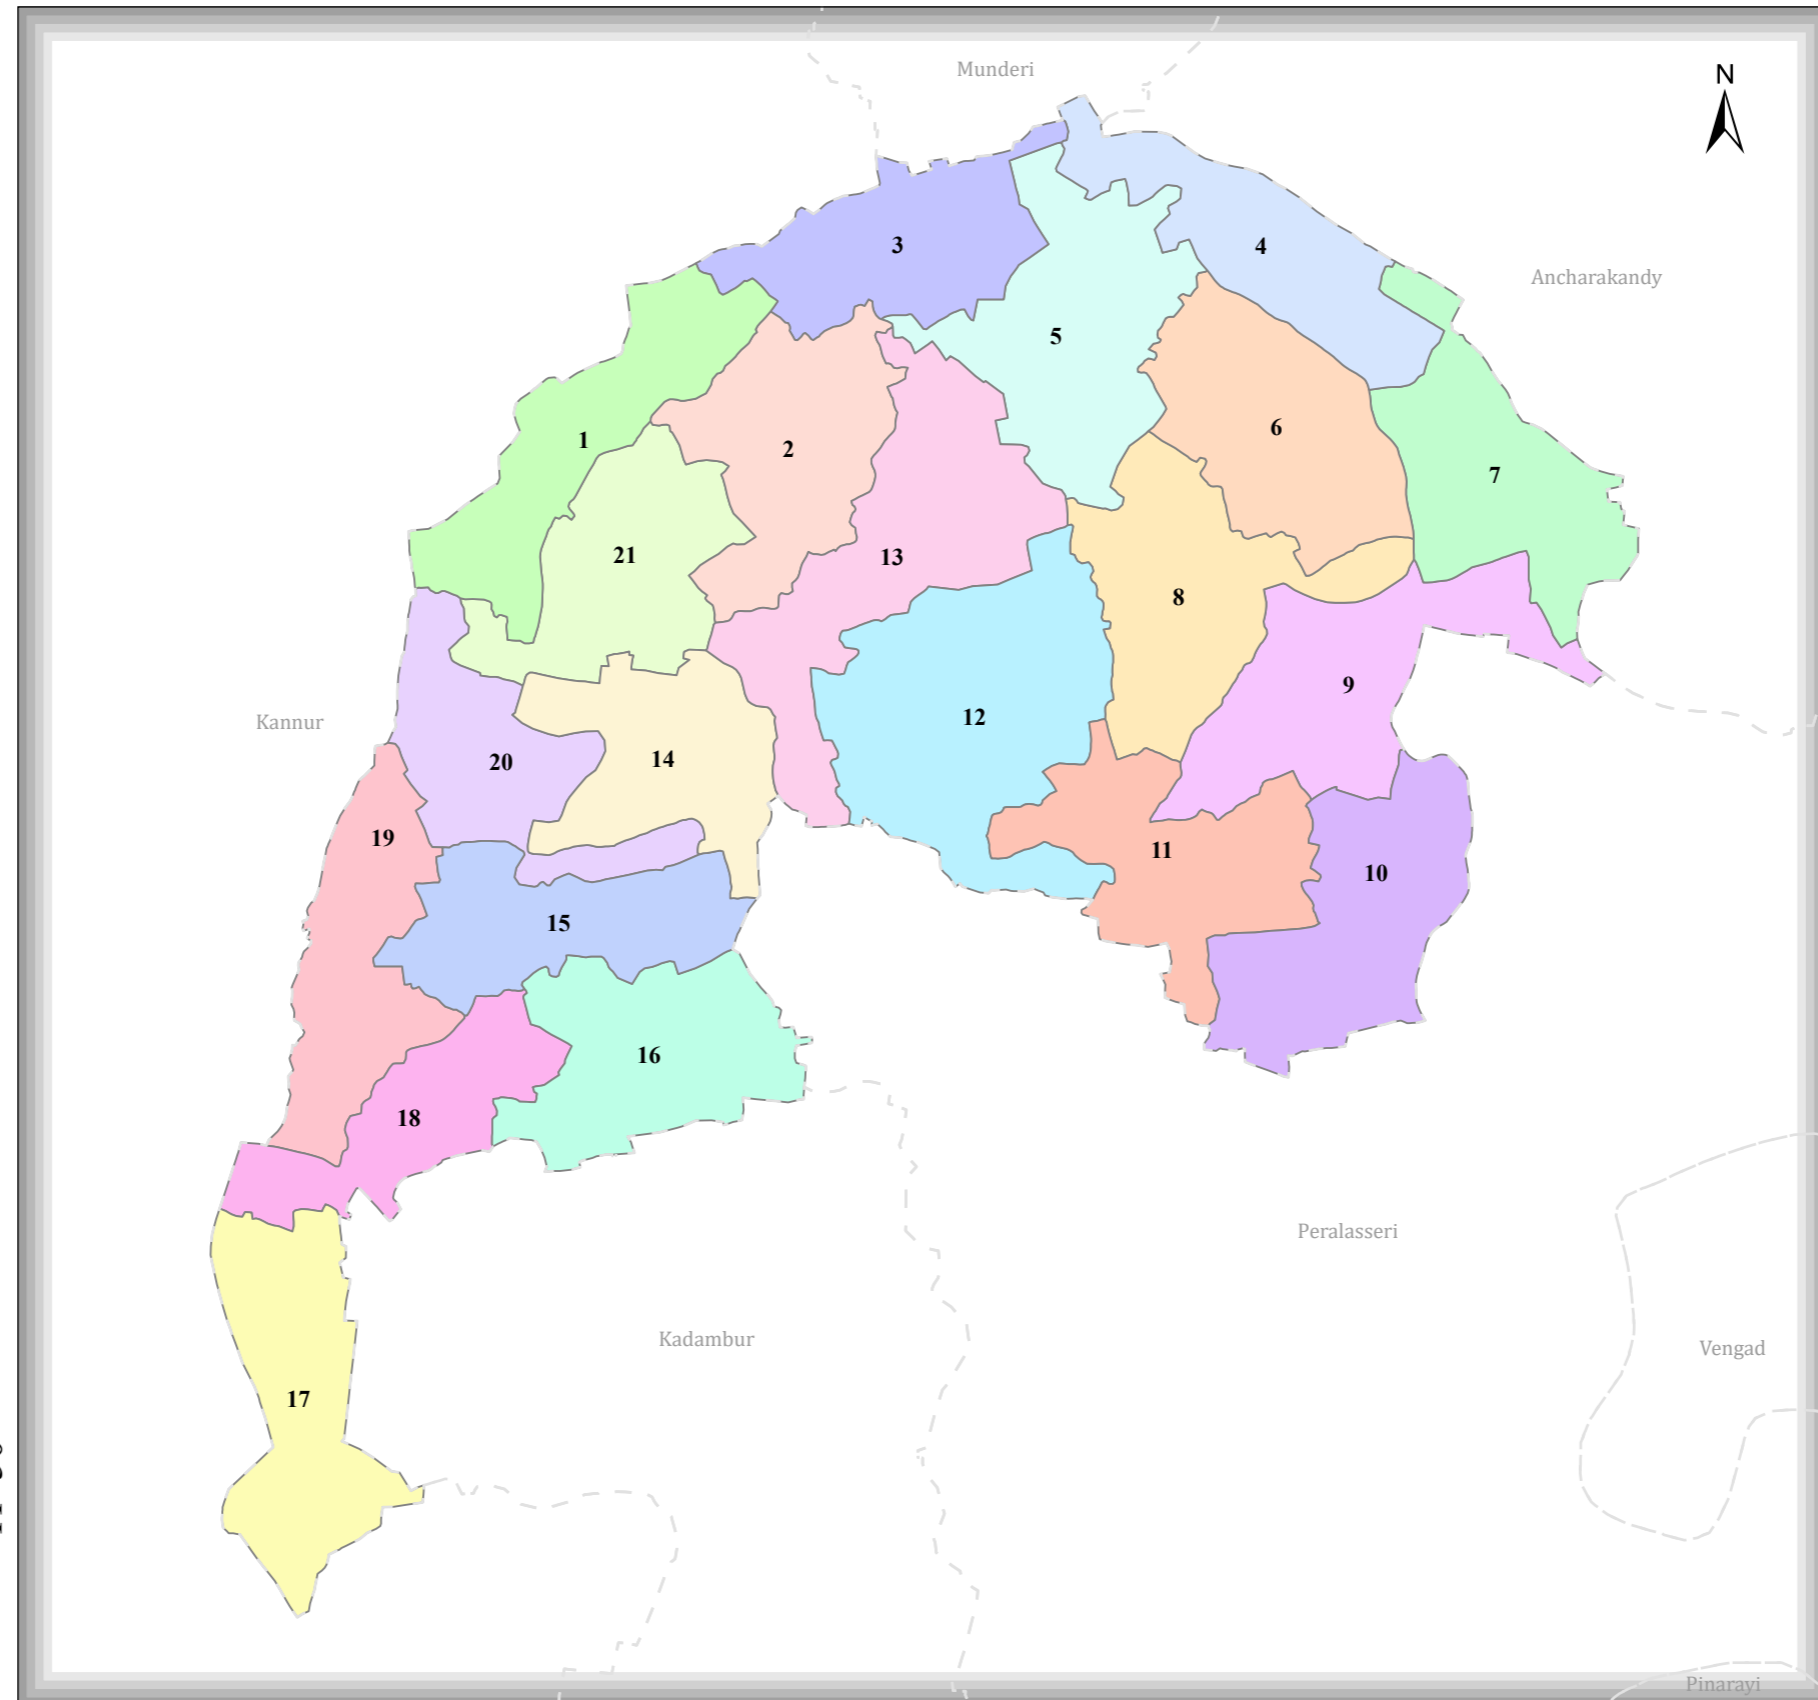

# CHEMBILODE

DISTRICT NAME :KANNUR

- WARD BOUNDARY
- 1-CHEMBILODE NORTH
  - 2-CHEMBILODE CENTRAL
  - 3-MOWANCHERY
  - 4-CHAKKARAKKAL
  - 5-KANAYANNUR NORTH
  - 6-KANAYANNUR
  - 7-MIDAVILODE
  - 8-KANAYANNUR WEST
  - 9-KAKKOTH
  - 10-VELLACHAL
  - 11-IRIVERI
  - 12-MUTHUKUTTY
  - 13-THALAVIL
  - 14-KOYYODE CENTRAL
  - 15-KOYYODE SOUTH
  - 16-THANNADA
  - 17-CHALA SOUTH
  - 18-CHALA NORTH
  - 19-KOYYODE MANIYALAM CHIRA
  - 20-KOYYODE
  - 21-CHEMBILODE SOUTH

11°50'

11°50'