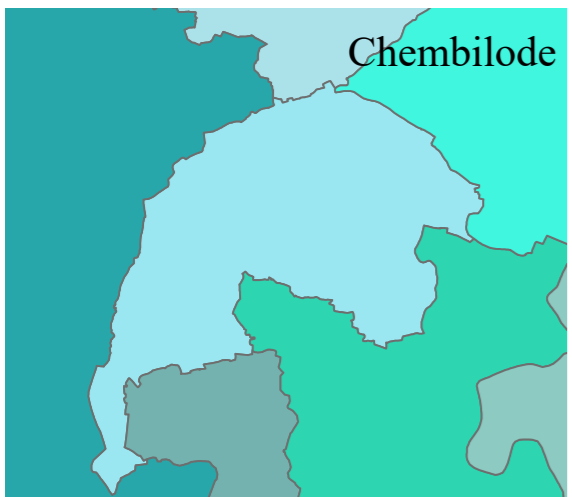

# CHEMBILODE

DISTRICT NAME :KANNUR

- WARD BOUNDARY
- 1-CHEMBILODE NORTH
  - 2-CHEMBILODE CENTRAL
  - 3-MOWANCHERY
  - 4-CHAKKARAKKAL
  - 5-KANAYANNUR NORTH
  - 6-KANAYANNUR
  - 7-MIDAVILODE
  - 8-KANAYANNUR WEST
  - 9-KAKKOTH
  - 10-VELLACHAL
  - 11-IRIVERI
  - 12-MUTHUKUTTY
  - 13-THALAVIL
  - 14-KOYYODE CENTRAL
  - 15-KOYYODE SOUTH
  - 16-THANNADA
  - 17-CHALA SOUTH
  - 18-CHALA NORTH
  - 19-KOYYODE MANIYALAM CHIRA
  - 20-KOYYODE
  - 21-CHEMBILODE SOUTH

11°50'

11°50'