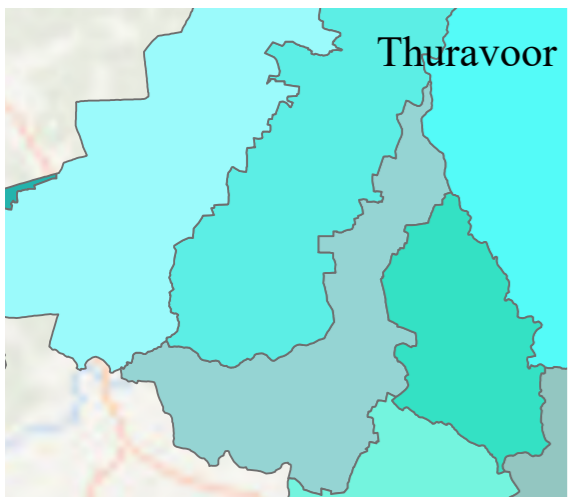

THURAVOOR

DISTRICT NAME :ERNAKULAM

10°15'

76°25'