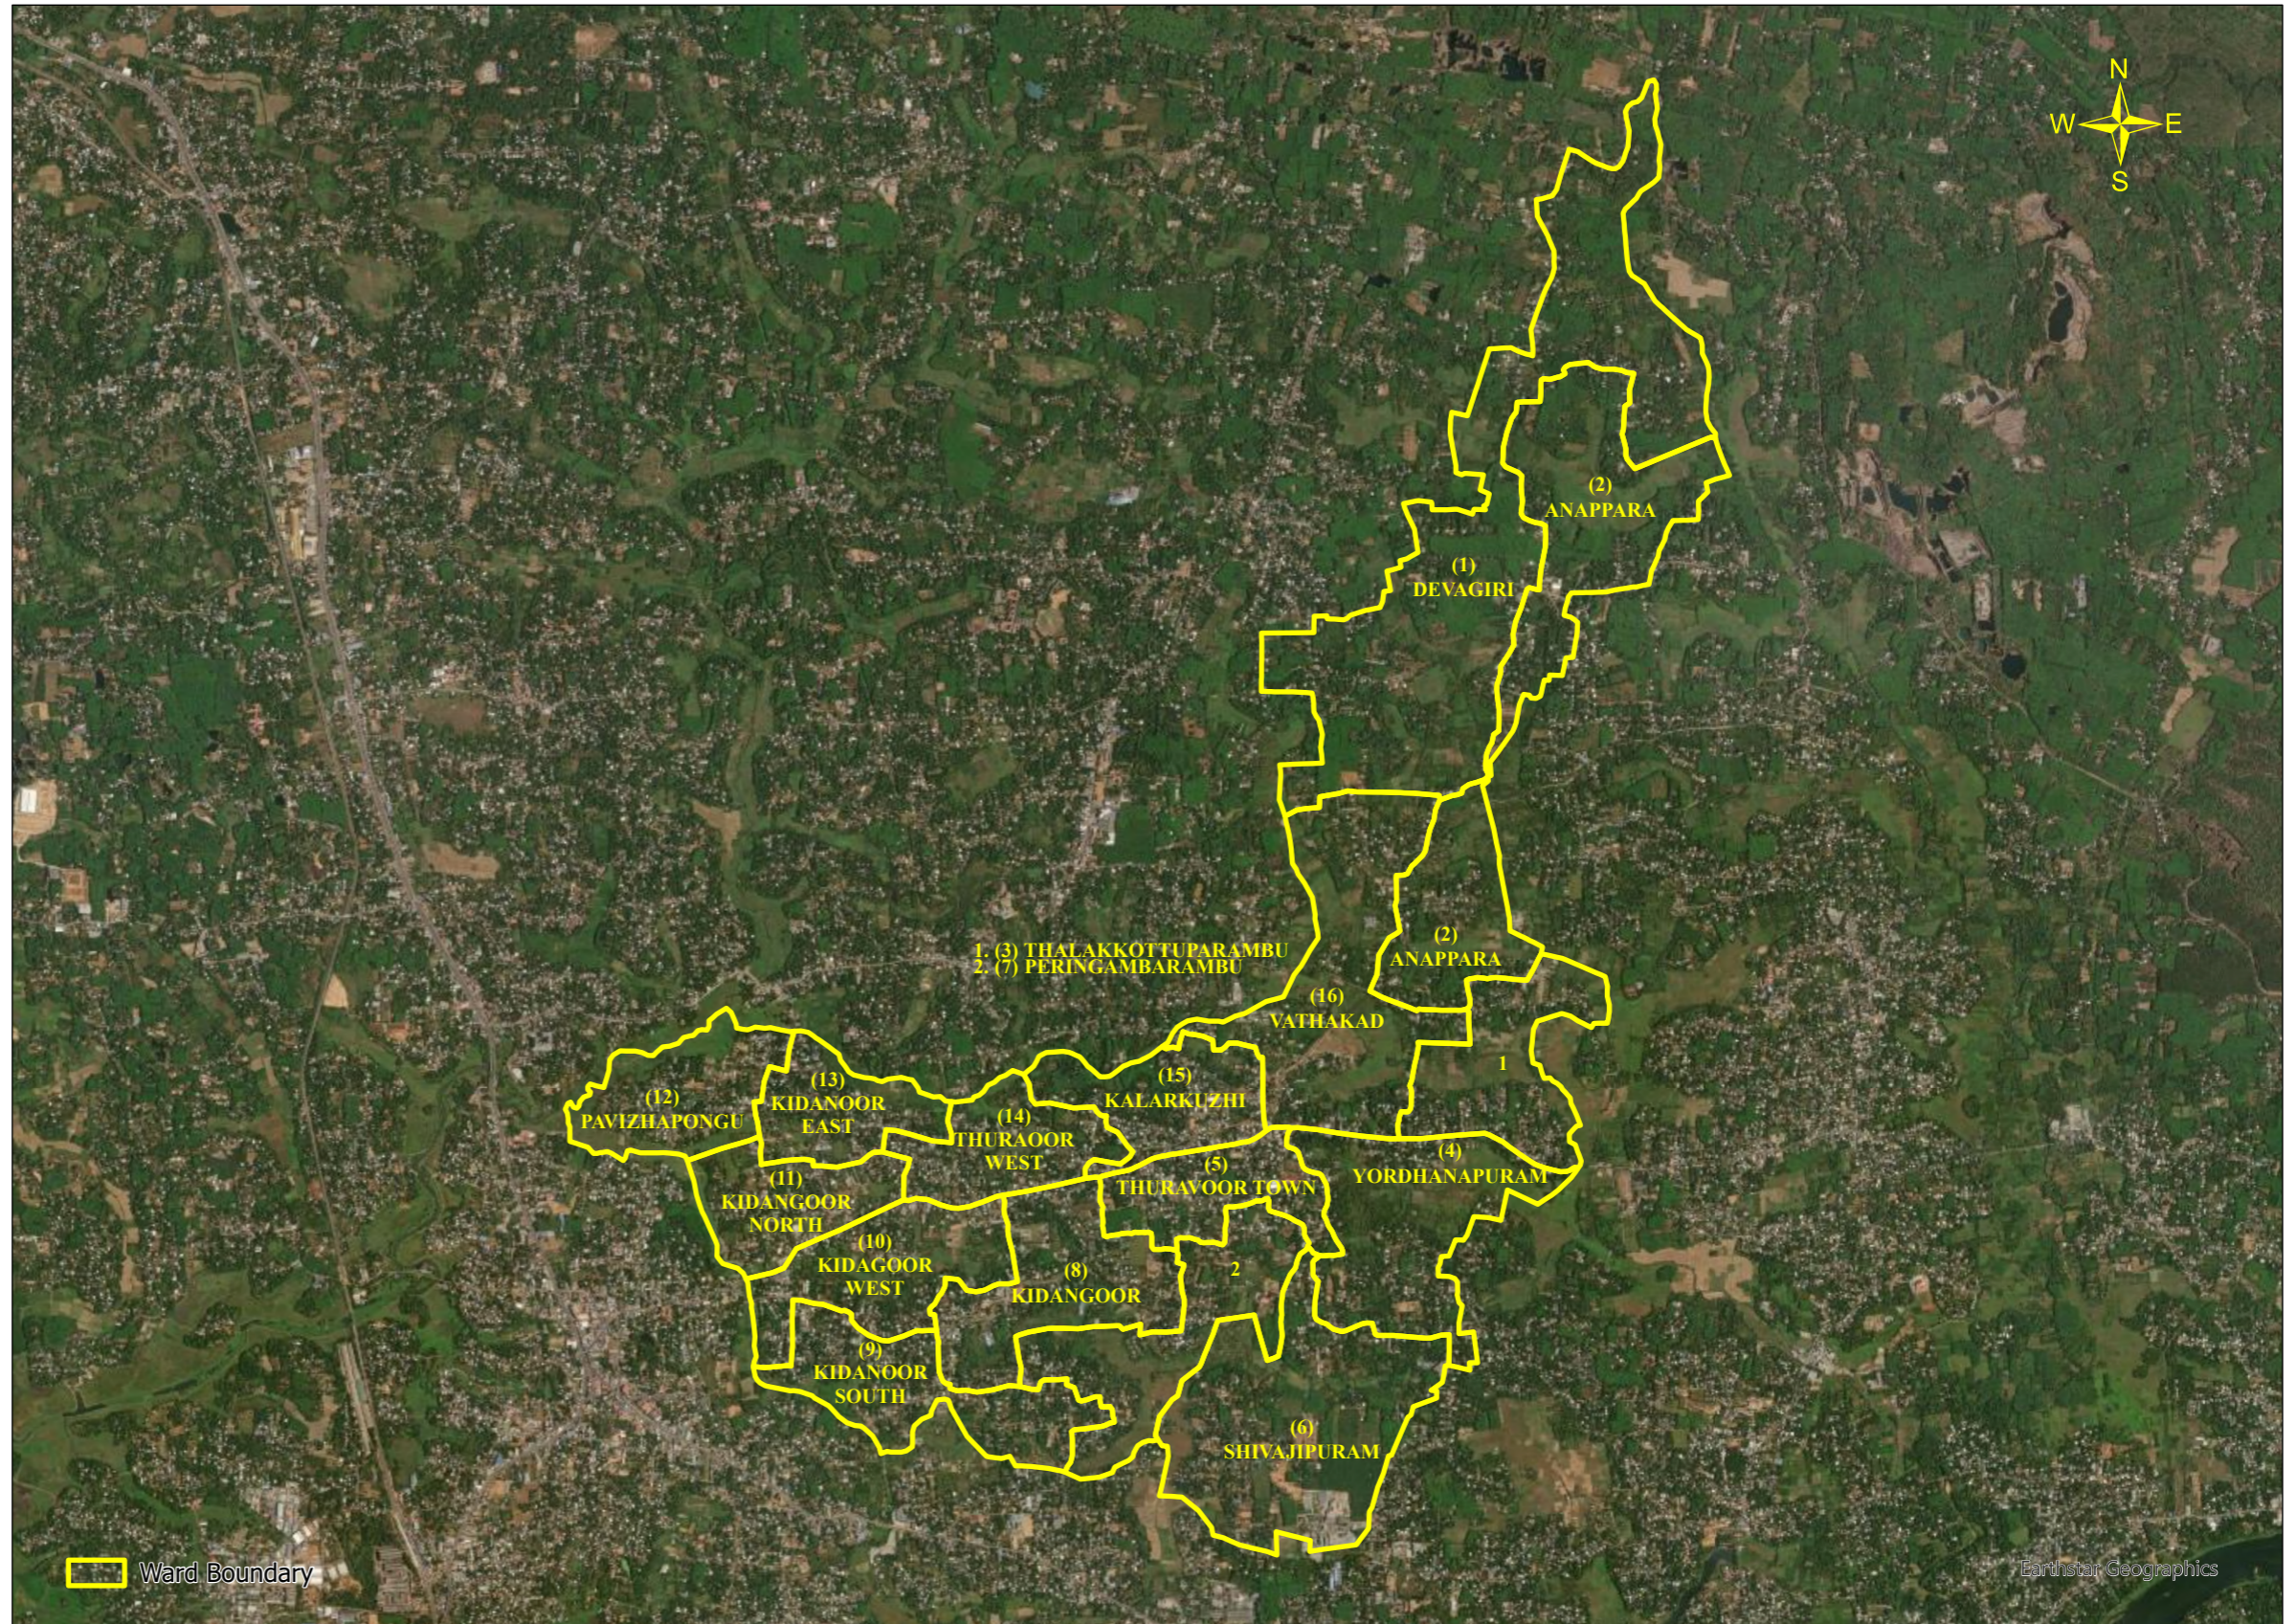

THURAVOOR

DISTRICT NAME :ERNAKULAM

10°15'

76°25'