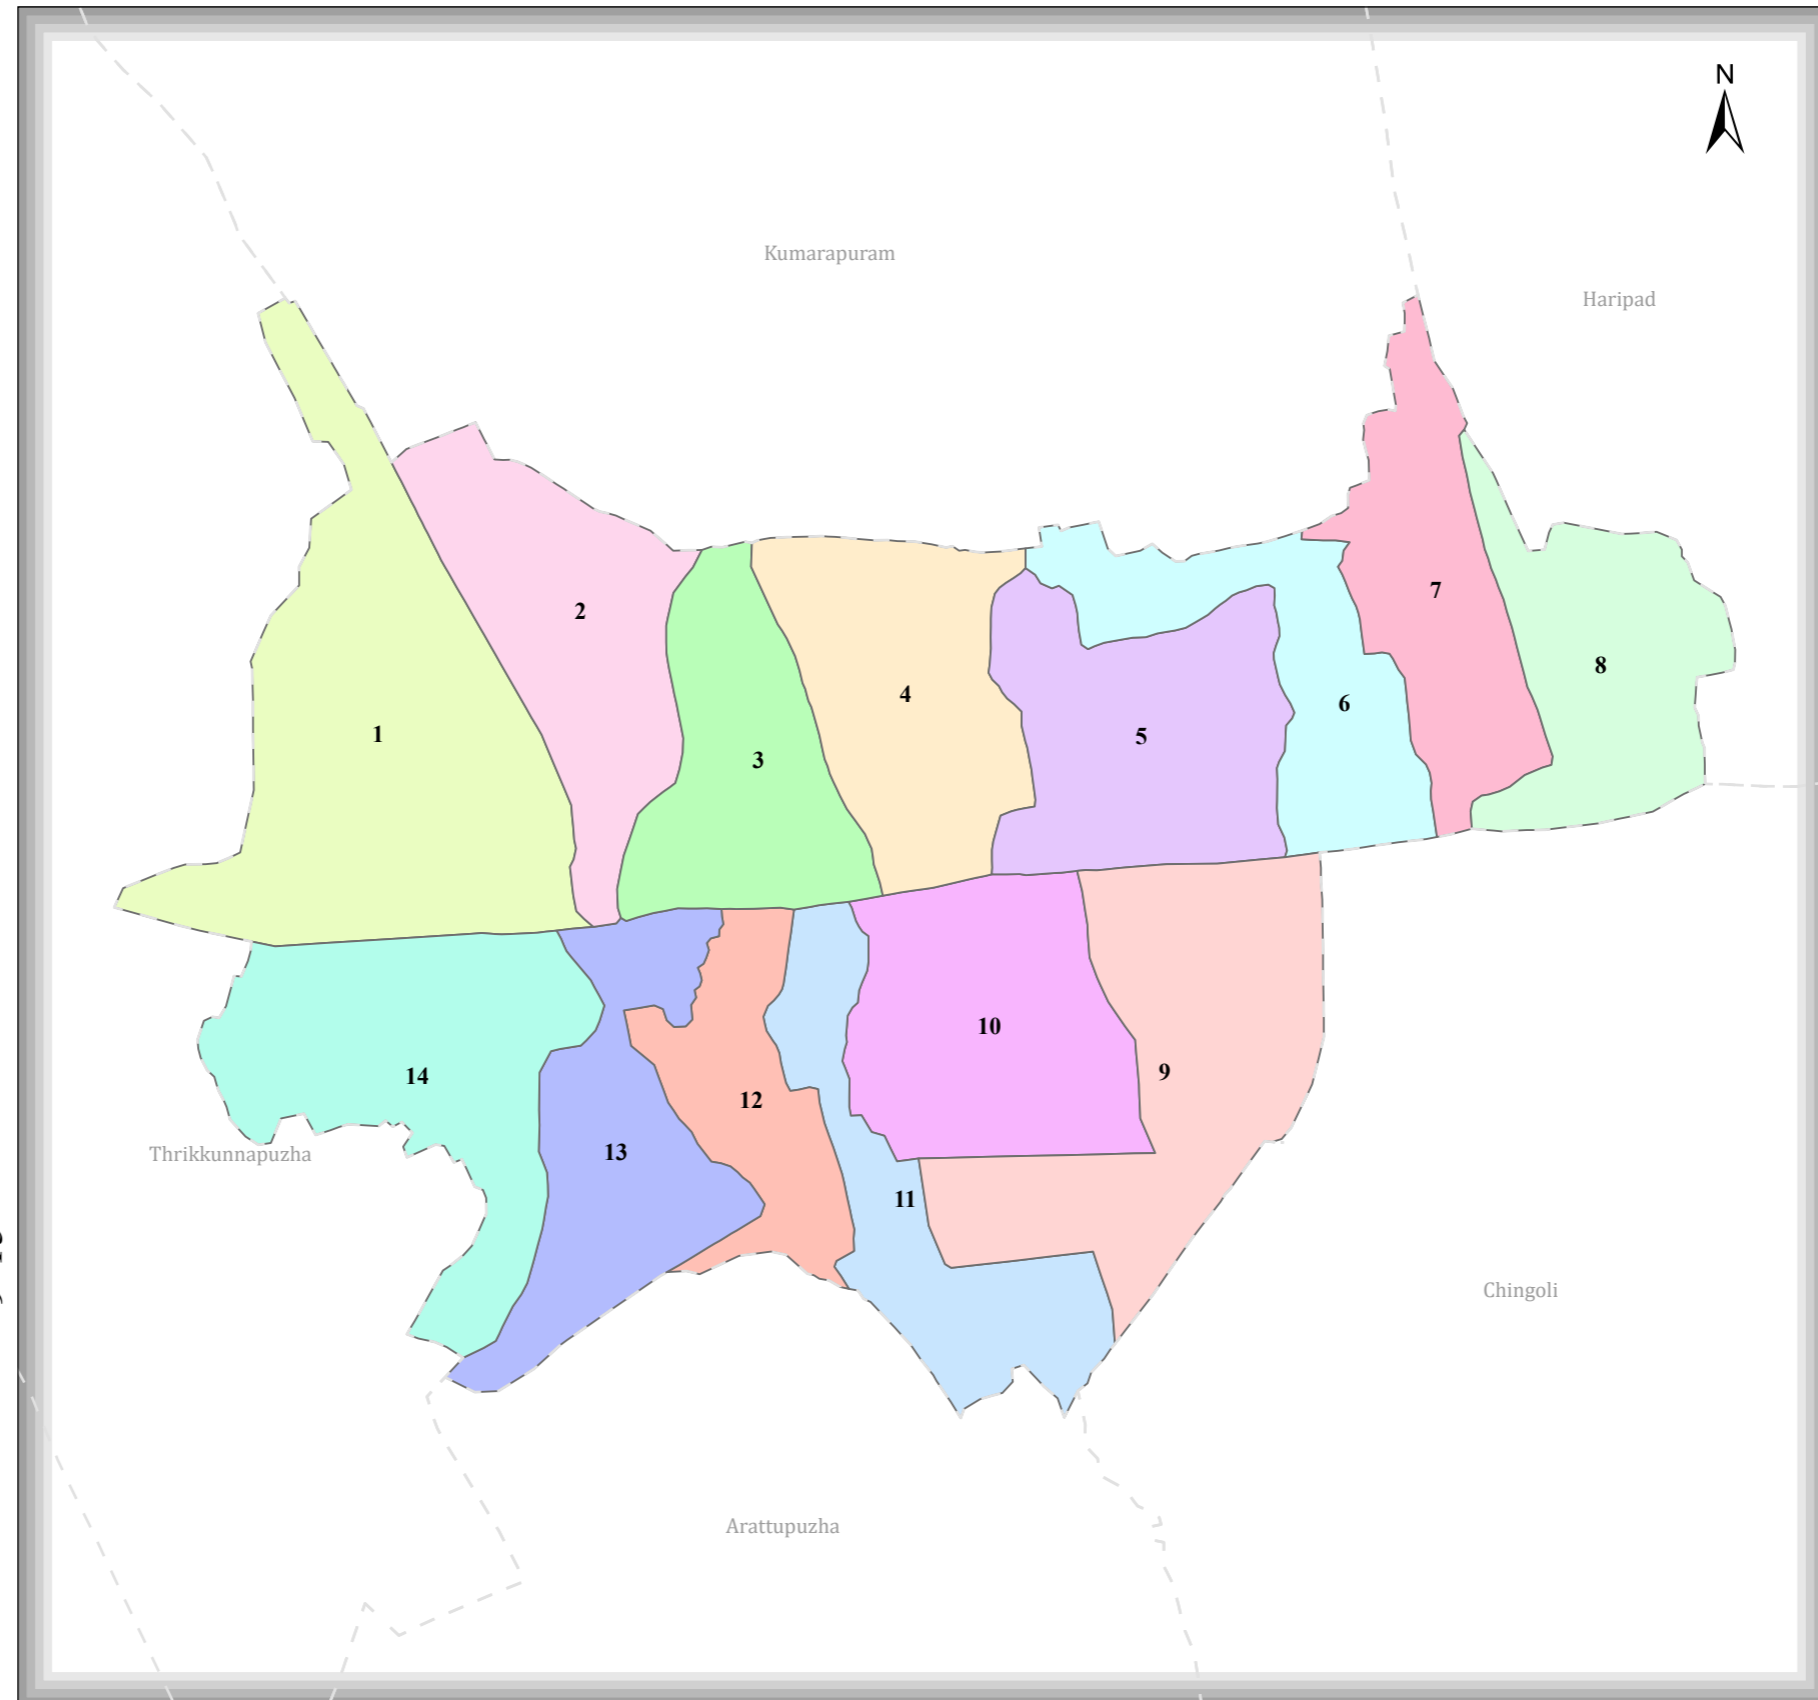

KARTHIKAPPALLY

DISTRICT NAME :ALAPPUZHA

76°25'

Kerala

Alappuzha

Karthikappally

- WARD BOUNDARY
- 1-PULIKKEZHU VADAKKU
 - 2-PANDARACHIRA
 - 3-MAHATHMAGANDHI SMARAKA VAYANASALA
 - 4-THOTTUKADAVU
 - 5-PHC WARD
 - 6-PUTHUKKUNDAM
 - 7-VATHALLOORKOYIKKAL
 - 8-KARTHIKAPPALLY
 - 9-VALIYAKULANGARA
 - 10-THOTTUKADAVU UPS
 - 11-S.N.D.P.H.S
 - 12-HOMEO AASUPATHRI WARD
 - 13-AYURVEDA DISPENSARY
 - 14-PULIKKEZHU THEKK
- LOCALBODY

9°15'

9°15'

76°25'